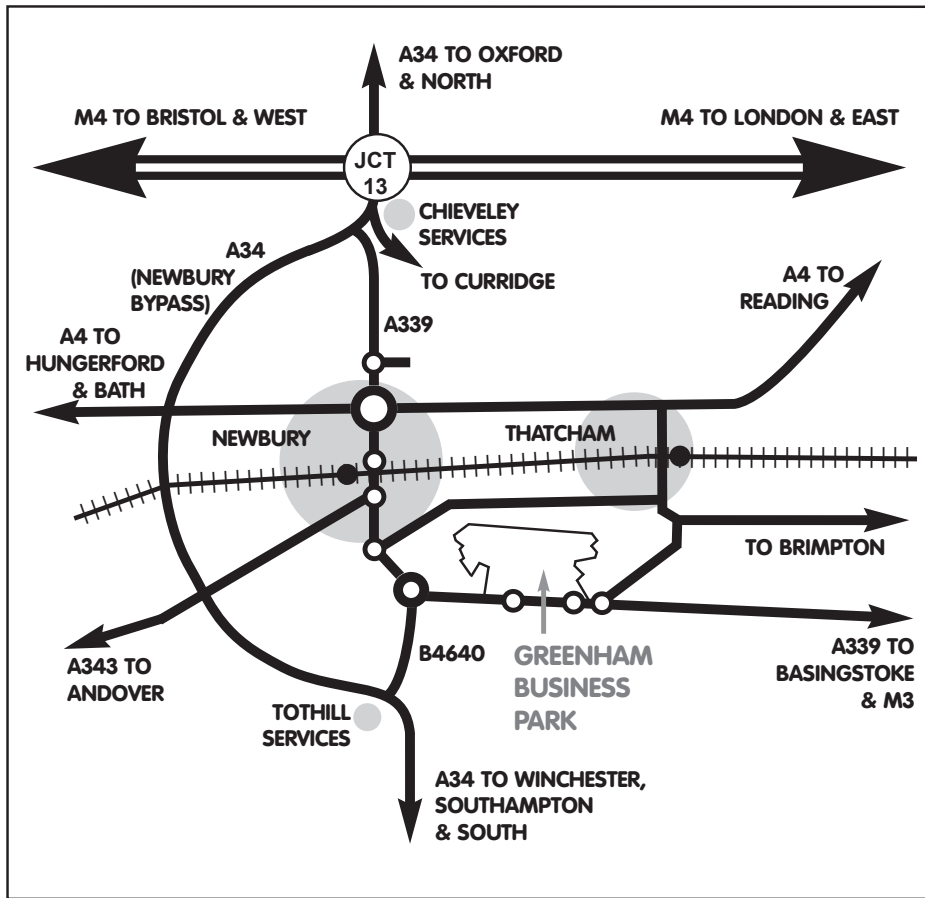

how to find Greenham Business Park

catch the **free**
103 shuttlebus
from Newbury

Newbury - Greenham BusinessPark

Monday to Fridays except public holidays

Newbury Bus Station	Newbury College	Greenham Business Park
06.35	06.48 (S)	06.52
07.35	07.48 (S)	07.52
08.35	08.48 (S)	08.52
09.35	09.48 (S)	09.58
10.35	10.44	10.58
11.35	11.44	11.58
12.35	12.44	12.58
13.35	13.44	13.52
14.35	14.44	14.58
15.35	15.48 (S)	15.58
16.35	16.48 (S)	16.58
17.35	17.48 (S)	17.58
18.35	18.48 (S)	18.58

Park times are shown for the Security Lodge on Main St. For times at Venture West add 3 minutes.

(S): Sandleford for Newbury College

Greenham Business Park - Newbury

Monday to Fridays except public holidays

Greenham Business Park	Newbury College	Newbury Bus Station
06.10	06.14 (S)	06.27
07.10	07.14 (S)	07.27
08.10	08.19 (S)	08.32
09.10	09.19 (S)	09.32
10.10	10.23	10.32
11.10	11.23	11.32
12.10	12.19 (S)	12.32
13.10	13.23	13.32
14.10	14.23	14.32
15.10	15.20	15.32
16.10	16.20	16.32
17.10	17.15	17.27
18.10	18.15	18.27

Park times are shown for the Security Lodge on Main St. For times at Venture West subtract 3 minutes.

(S): Sandleford for Newbury College

how to find Greenham Common Trust

or cycle across
the Common