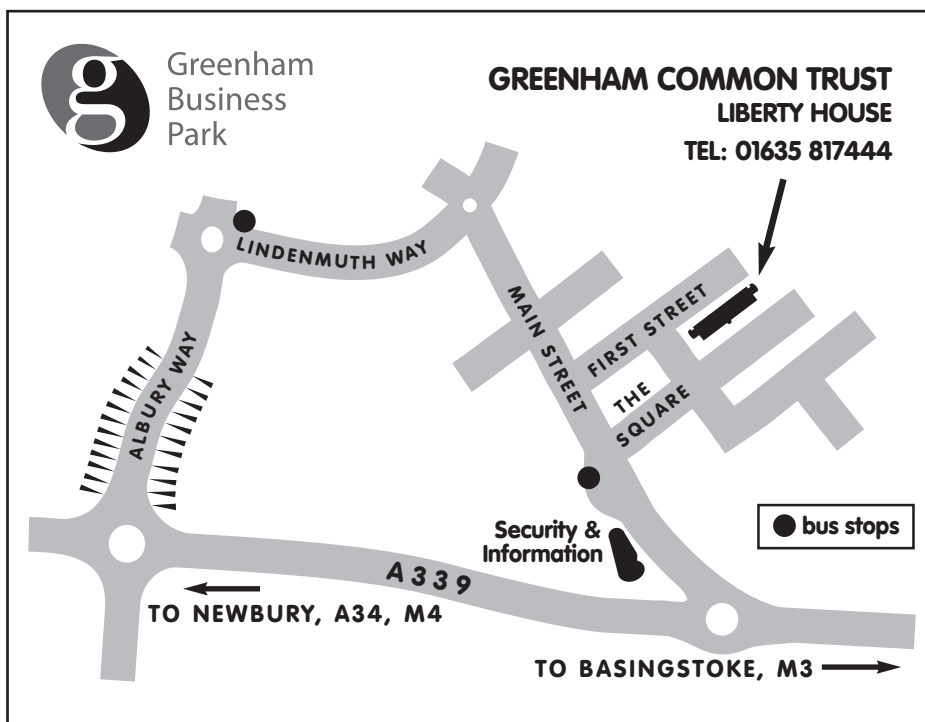

how to find Greenham Business Park

catch the **free**
103 shuttlebus
from Newbury

Newbury - Greenham BusinessPark

Monday to Fridays except public holidays

Newbury Bus Station	Newbury College	Greenham Business Park
06.35	06.48 (S)	06.52
07.35	07.48 (S)	07.52
08.35	08.48 (S)	08.52
09.35	09.48 (S)	09.58
10.35	10.44	10.58
11.35	11.44	11.58
12.35	12.44	12.58
13.35	13.44	13.52
14.35	14.44	14.58
15.35	15.48 (S)	15.58
16.35	16.48 (S)	16.58
17.35	17.48 (S)	17.58
18.35	18.48 (S)	18.58

Park times are shown for the Security Lodge on Main St. For times at Venture West add 3 minutes.

(S): Sandleford for Newbury College

Greenham Business Park - Newbury

Monday to Fridays except public holidays

Greenham Business Park	Newbury College	Newbury Bus Station
06.10	06.14 (S)	06.27
07.10	07.14 (S)	07.27
08.10	08.19 (S)	08.32
09.10	09.19 (S)	09.32
10.10	10.23	10.32
11.10	11.23	11.32
12.10	12.19 (S)	12.32
13.10	13.23	13.32
14.10	14.23	14.32
15.10	15.20	15.32
16.10	16.20	16.32
17.10	17.15	17.27
18.10	18.15	18.27

Park times are shown for the Security Lodge on Main St. For times at Venture West subtract 3 minutes.

(S): Sandleford for Newbury College

how to find Greenham Common Trust

or cycle across
the Common